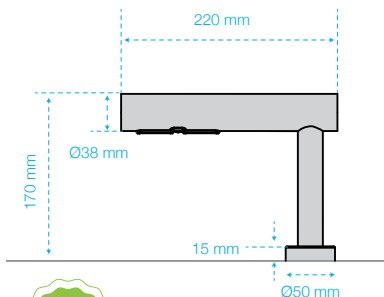

Motor Thermal Protection 102°C Auto Resetting

Heater Thermal Protection 139°C Auto Resetting

Time Protection 60s Auto shut off

Cover 304 Stainless steel

Protection I.P. 35

Dimensions

Sink mounted

Wall mounted