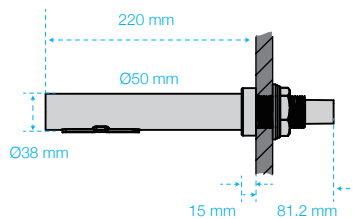

Motor Thermal Protection 102°C Auto Resetting

Heater Thermal Protection 139°C Auto Resetting

Time Protection 60s Auto shut off

Cover 304 Stainless steel

Protection I.P. 35

Dimensions

Sink mounted

Wall mounted