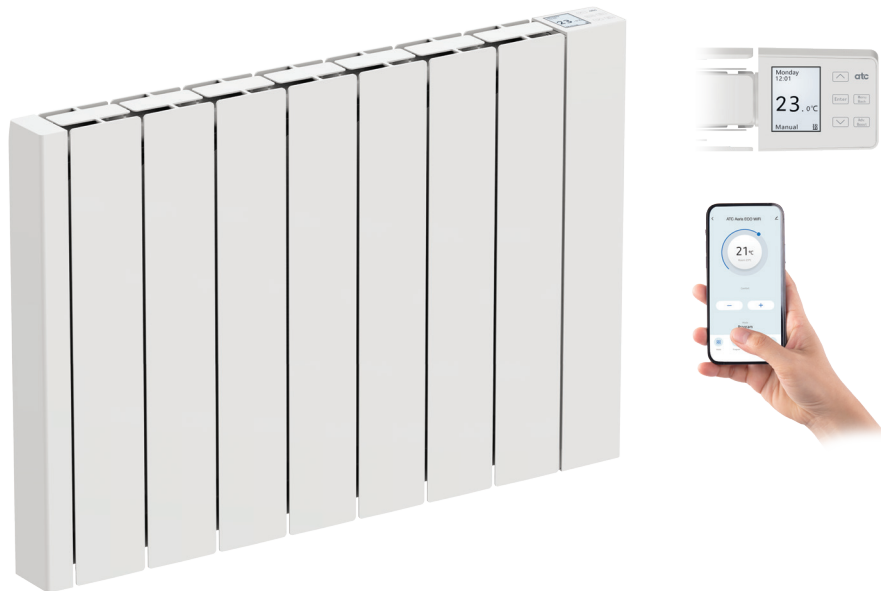

### Key Features Include:

- Ceramic Core Heating Element for fast and consistent warmth
- Simple to Install, Program, and Operate
- Stand-alone control on the radiator
- Tuya Smartlife APP Control via smartphone for added convenience
- Top Mounted Controls for Ease of Use
- 4 Operating Modes: Manual, Program, Standby, Landlord

The Aeris ECO WiFi Ceramic Radiator is an energy-efficient WiFi-enabled ceramic radiator that combines advanced performance with smart functionality. With its slim, modern design and ceramic core technology, it's ideal for use in a wide range of spaces. The Aeris ECO WiFi can be easily installed and programmed via the dedicated app, offering precise control and reliable comfort, anytime, anywhere.